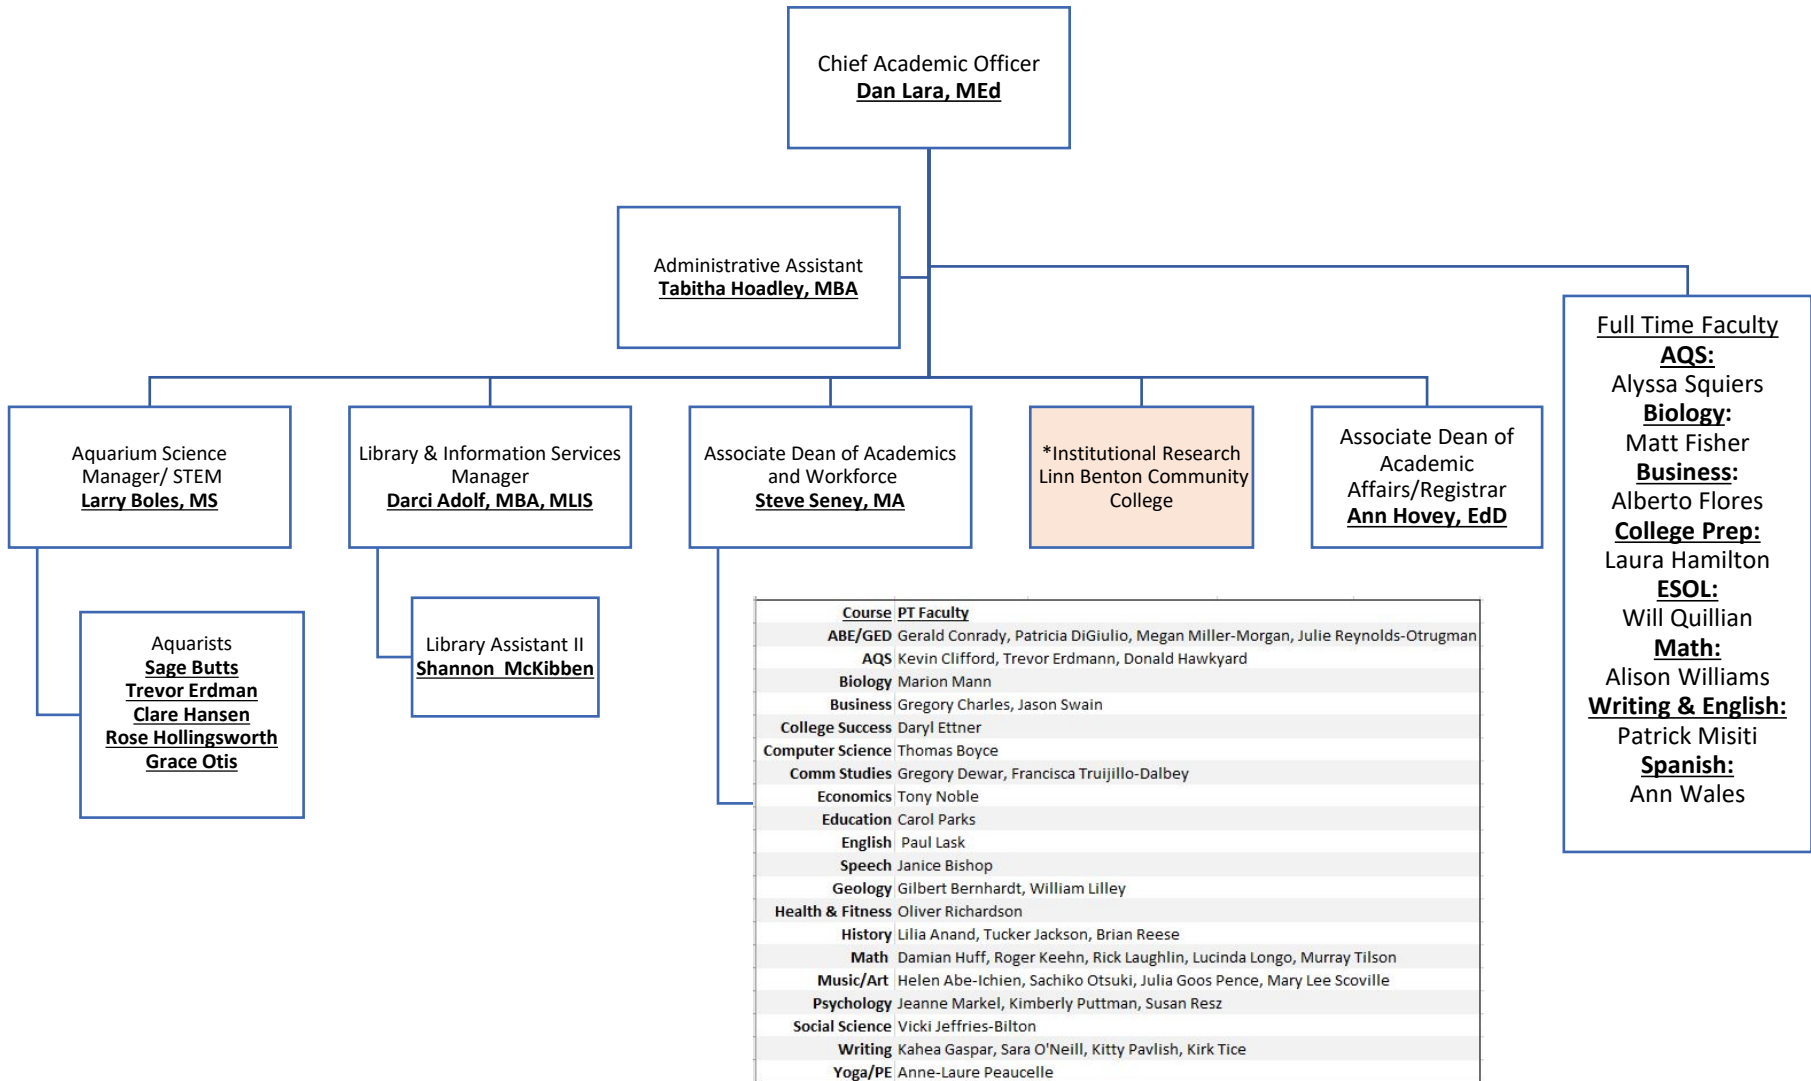

Oregon Coast Community College
 Department of Academics and Workforce
 Chart of Organization
 July 2019

Course	PT Faculty
ABE/GED	Gerald Conrady, Patricia DiGiulio, Megan Miller-Morgan, Julie Reynolds-Otrugman
AQS	Kevin Clifford, Trevor Erdmann, Donald Hawkyard
Biology	Marion Mann
Business	Gregory Charles, Jason Swain
College Success	Daryl Ettner
Computer Science	Thomas Boyce
Comm Studies	Gregory Dewar, Francisca Trujillo-Dalbey
Economics	Tony Noble
Education	Carol Parks
English	Paul Lask
Speech	Janice Bishop
Geology	Gilbert Bernhardt, William Lilley
Health & Fitness	Oliver Richardson
History	Lilia Anand, Tucker Jackson, Brian Reese
Math	Damian Huff, Roger Keehn, Rick Laughlin, Lucinda Longo, Murray Tilson
Music/Art	Helen Abe-Ichien, Sachiko Otsuki, Julia Goos Pence, Mary Lee Scoville
Psychology	Jeanne Markel, Kimberly Puttman, Susan Resz
Social Science	Vicki Jeffries-Bilton
Writing	Kahea Gaspar, Sara O'Neill, Kitty Pavlish, Kirk Tice
Yoga/PE	Anne-Laure Peaucelle

- Full Time Faculty**
- AQS:**
Alyssa Squiers
- Biology:**
Matt Fisher
- Business:**
Alberto Flores
- College Prep:**
Laura Hamilton
- ESOL:**
Will Quillian
- Math:**
Alison Williams
- Writing & English:**
Patrick Misiti
- Spanish:**
Ann Wales